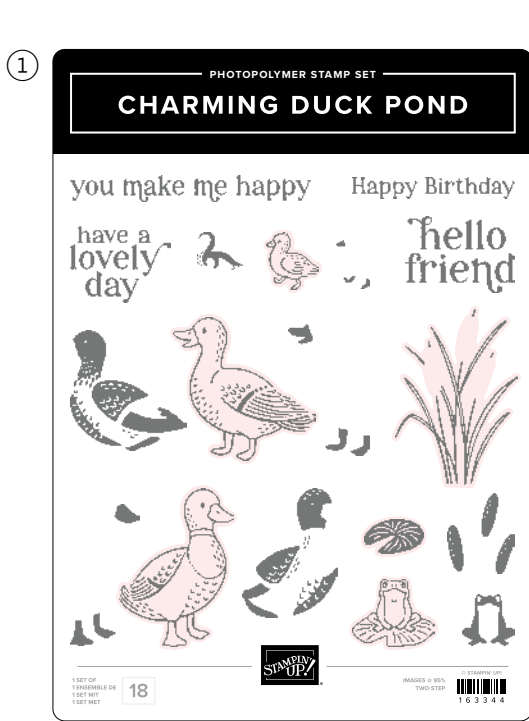

10% BUNDLED SAVINGS 1-2. **CHARMING DUCK POND BUNDLE** • 163350 | ~~\$72.00~~ \$64.75 • Stamp Set + Dies • **EN** **FR**
3. ADHESIVE-BACKED DAPPLED DOTS • 163353 | \$11.00 • 120 pieces. **4. LILY POND LANE 6" X 6" (15.2 X 15.2 CM)**
DESIGNER SERIES PAPER • 163342 | \$17.00 • 48 sheets.