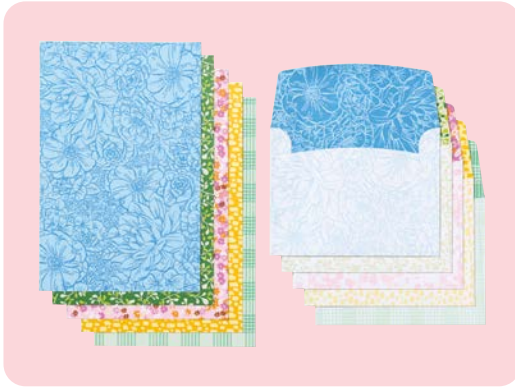

start with cards & envelopes

5 card bases and 5 envelopes.
Folded card size: 4-1/4" x 5-1/2" (10.8 x 14 cm).

SUNNY SPRINGS CARDS & ENVELOPES
163754 | \$11.00

CALMING CREEK CARDS & ENVELOPES
163753 | \$11.00