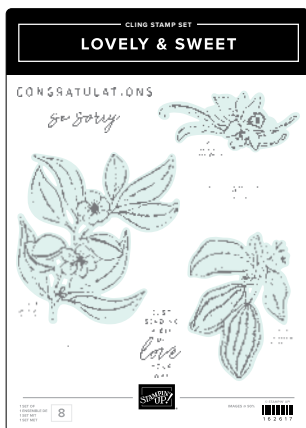

LOVELY & SWEET STAMP SET • 162617 | $36.00 • **RM** **PR**
LOVELY & SWEET DIES • 162626 | $44.00