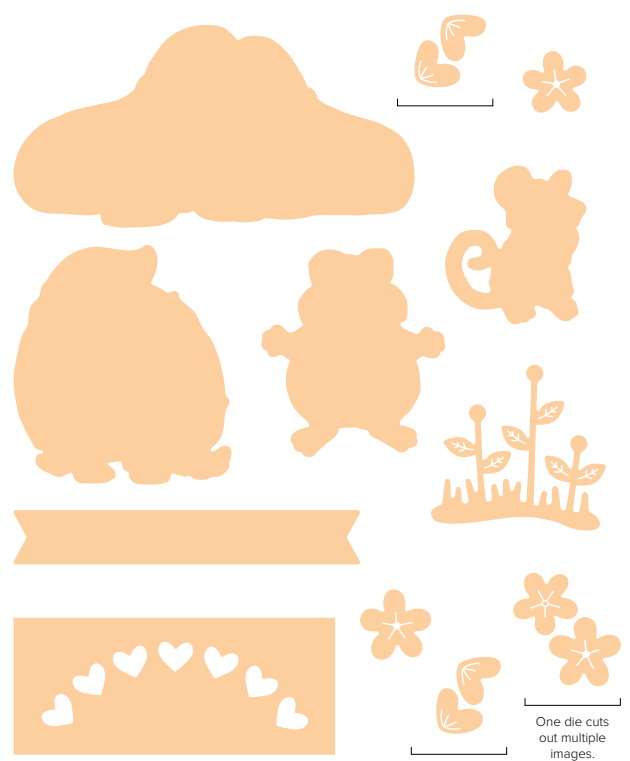

FRIENDLY FINS DIES • 163588 | \$39.00
14 dies. Largest die: 3-7/8" x 2" (9.8 x 5.1 cm).

BUNDLES

10%
BUNDLE SAVINGS

hearts & hugs bundle

163667 | \$75.00 \$67.50 • EN FR • Stamp Set + Dies

BUNDLES

HEARTS & HUGS STAMP SET • 163659 | \$34.00
10 cling stamps • EN FR