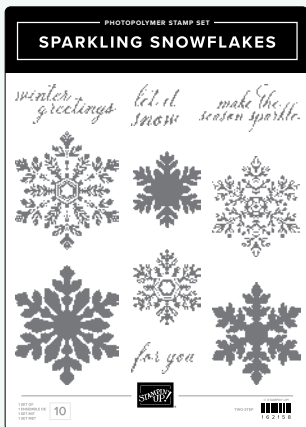

SPARKLING SNOWFLAKES STAMP SET • 162158 | $28.00 • **EN** **PR**
SPARKLING SNOWFLAKES TAG TOPPER PUNCH • 162164 | $37.00