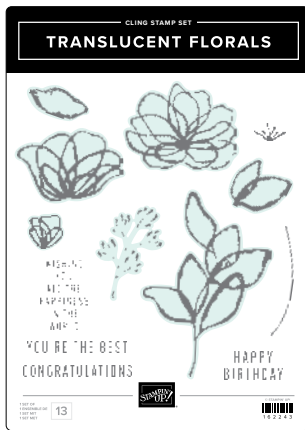

TRANSLUCENT FLORALS STAMP SET • 162243 | $36.00 • **BN** **PR**
TRANSLUCENT FLORALS DIES • 162252 | $47.00