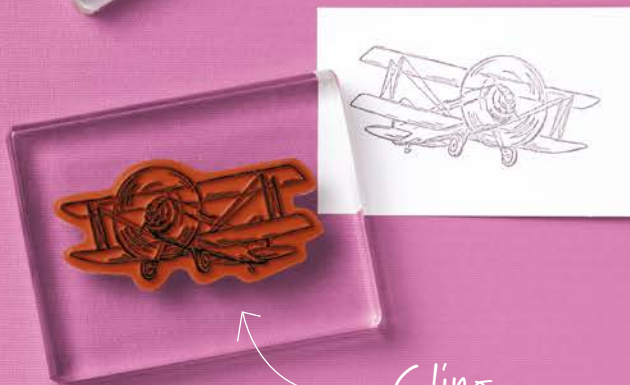

stamp & SHOUT!

Stamps are our bread and butter—we just can't get enough of them! Whether you use photopolymer or cling, each image you ink and press onto your paper will come to life with our carefully designed and artfully detailed stamps.

Cling

Our red rubber cling stamps are a great choice for getting sharp, detailed images on your paper crafts.