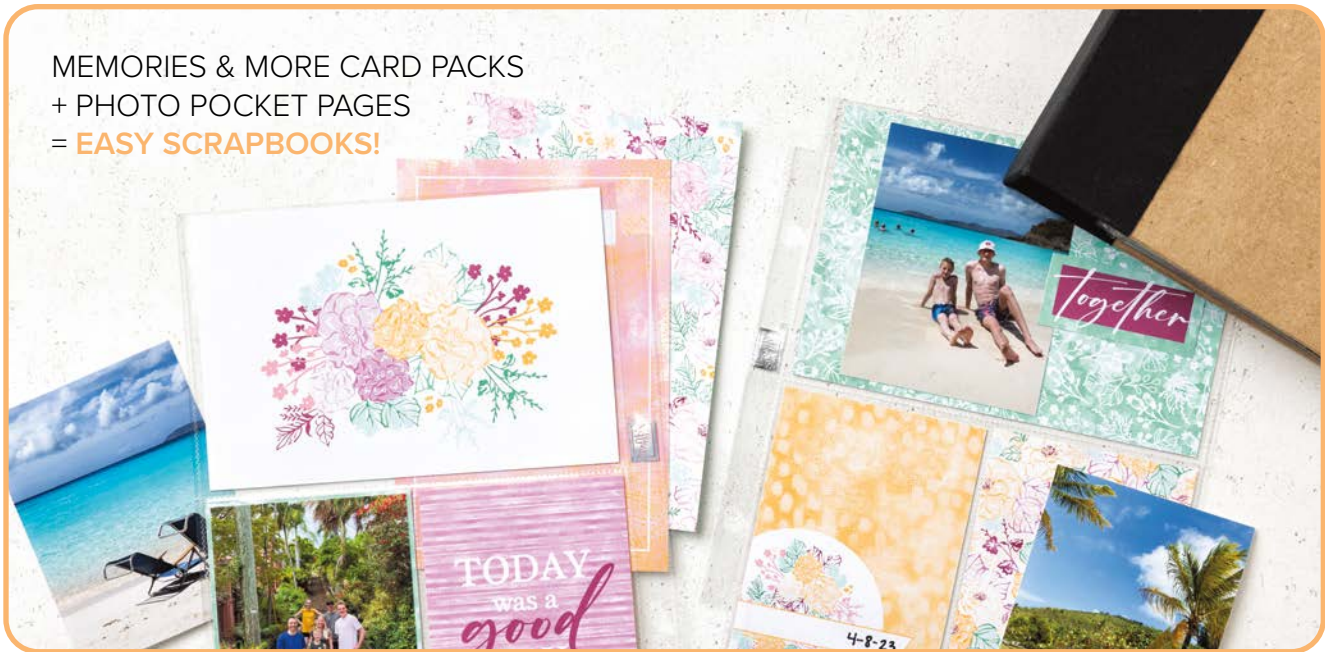

 VARIETY PACK 6" X 8"
(15.2 X 20.3 CM) PHOTO
POCKET PAGES
144205 | \$8.50

 BASIC BLACK 6" X 8"
(15.2 X 20.3 CM) ALBUM
163883 | \$15.75

memories plus

Scrapbooker or card maker? Memories & More helps you do both! It gives you the tools to preserve your special memories *and* to create cards for the people who help make those memories.

MEMORIES & MORE CARD PACKS
+ PHOTO POCKET PAGES
= **EASY SCRAPBOOKS!**

MEMORIES & MORE CARD PACKS
+ CARD BASES = **QUICK CARDS!**

featured

Shop our online store to see these and all our Memories & More must-haves.