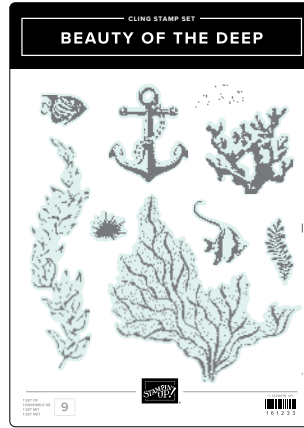

BEAUTY OF THE DEEP STAMP SET • 161233 | $34.00
BEAUTY OF THE DEEP DIES • 161236 | $45.00