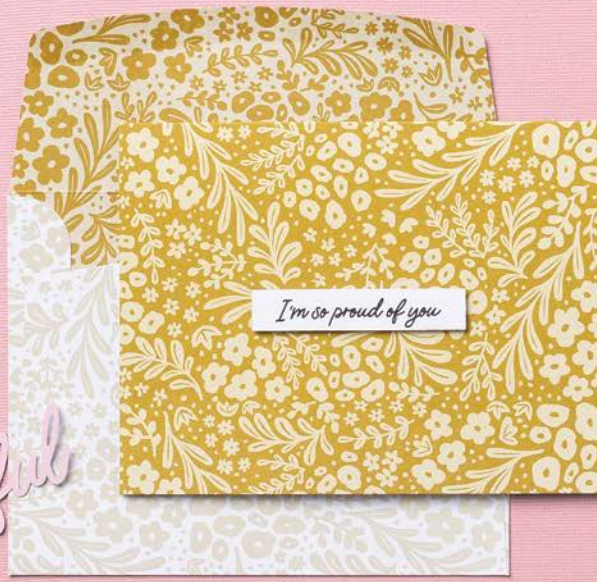

Cards & Envelopes
+
Ephemera Pack
sentiments