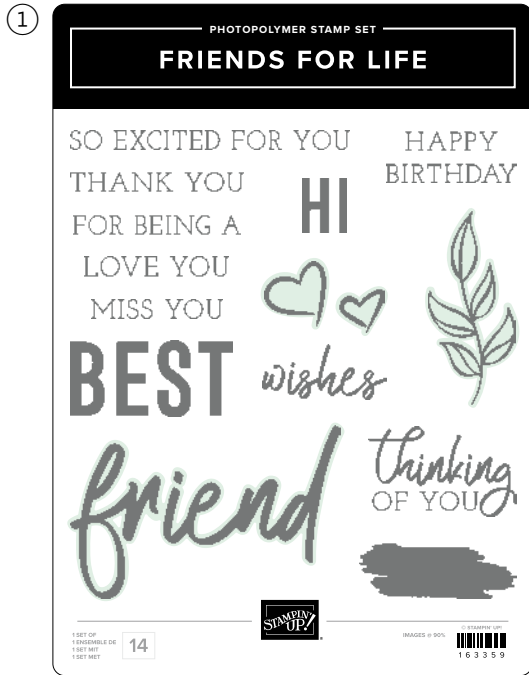

full of life

SUITE COLLECTION • 163369 | $113.25 • **EN** **FR**

10% BUNDLED SAVINGS 1–2. **FRIENDS FOR LIFE BUNDLE** • 163365 | ~~$81.00~~ $72.75 • Stamp Set + Dies • **EN** **FR**
3. IRIDESCENT 1/2" (1.3 CM) STRIPED TRIM • 163299 | $11.75 • 10 yards (9.1 m). **4. IRIDESCENT FACETED GEMS** • 163368 | $11.75 • 100 pieces.
5. FULL OF LIFE 6" X 6" (15.2 X 15.2 CM) DESIGNER SERIES PAPER • 163357 | $17.00 • 48 sheets.

► To order bundle items individually 1. **FRIENDS FOR LIFE STAMP SET** • 163359 | $34.00 • 14 photopolymer stamps • **EN** **FR**
2. **FRIENDS FOR LIFE DIES** • 163364 | $47.00 • 9 dies. Largest die: 3" x 2-3/4" (7.6 x 7 cm) • **EN** **FR**