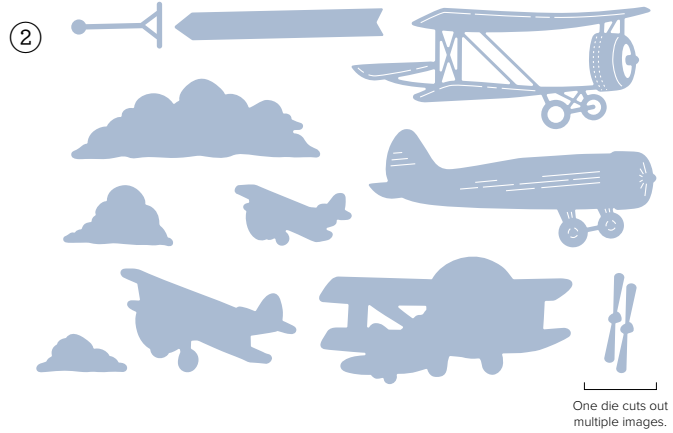

COPPER CLAY

MOSSY MEADOW

BOHO BLUE

NIGHT OF NAVY

SMOKY SLATE

take to the sky

SUITE COLLECTION • 163832 | \$101.50 • **EN** **FR**

10% **BUNDLED SAVINGS** 1-2. **ADVENTUROUS SKY BUNDLE** • 163447 | ~~\$81.00~~ \$72.75 • Stamp Set + Dies • **EN** **FR**