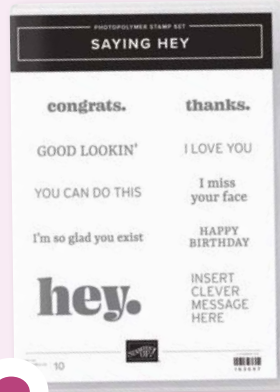

1.

Get Groovy

PAPER SNIPS SCISSORS
103579 | \$16.50

Fussy cut your stamped images like a pro. These precision snips will help you get into any groove.

2.

Stuck on You

MULTIPURPOSE LIQUID GLUE
110755 | \$8.25

CLASSIC STAMPIN' SPOTS™ ASSORTMENT
153183 | \$36.00

Sample a little taste of eight heavenly hues with this value-packed ink assortment.

5.

Block Solid

CLEAR BLOCK D • 118485 | \$13.00
CLEAR BLOCK E • 118484 | \$18.00

A transparent block puts you in control when you're stamping.

6.

Saying Hey

SAYING HEY STAMP SET
163697 | \$24.00

This sentiment-only set has thoughts for many occasions, but you can choose any set you like in our online store.