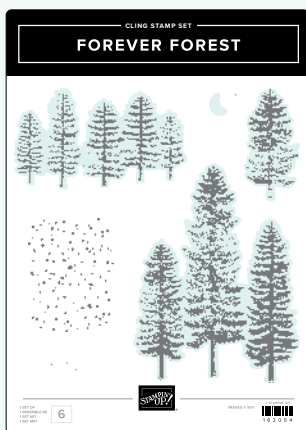

FOREVER FOREST STAMP SET • 162054 | $36.00
FOREVER FOREST DIES • 162057 | $51.00