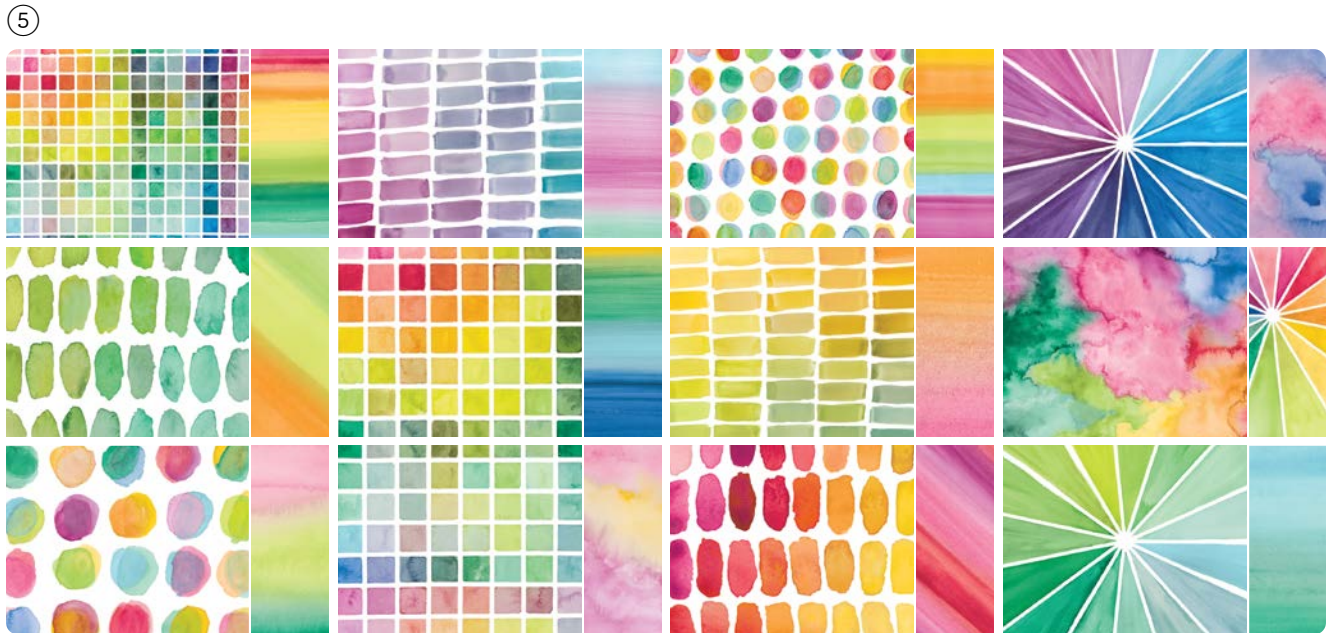

full of life

SUITE COLLECTION • 163369 | $113.25 • **EN** **FR**

10% BUNDLED SAVINGS 1–2. **FRIENDS FOR LIFE BUNDLE** • 163365 | ~~$81.00~~ $72.75 • Stamp Set + Dies • **EN** **FR**
3. IRIDESCENT 1/2" (1.3 CM) STRIPED TRIM • 163299 | $11.75 • 10 yards (9.1 m). **4. IRIDESCENT FACETED GEMS** • 163368 | $11.75 • 100 pieces.
5. FULL OF LIFE 6" X 6" (15.2 X 15.2 CM) DESIGNER SERIES PAPER • 163357 | $17.00 • 48 sheets.

► To order bundle items individually 1. **FRIENDS FOR LIFE STAMP SET** • 163359 | $34.00 • 14 photopolymer stamps • **EN** **FR**
2. **FRIENDS FOR LIFE DIES** • 163364 | $47.00 • 9 dies. Largest die: 3" x 2-3/4" (7.6 x 7 cm) • **EN** **FR**