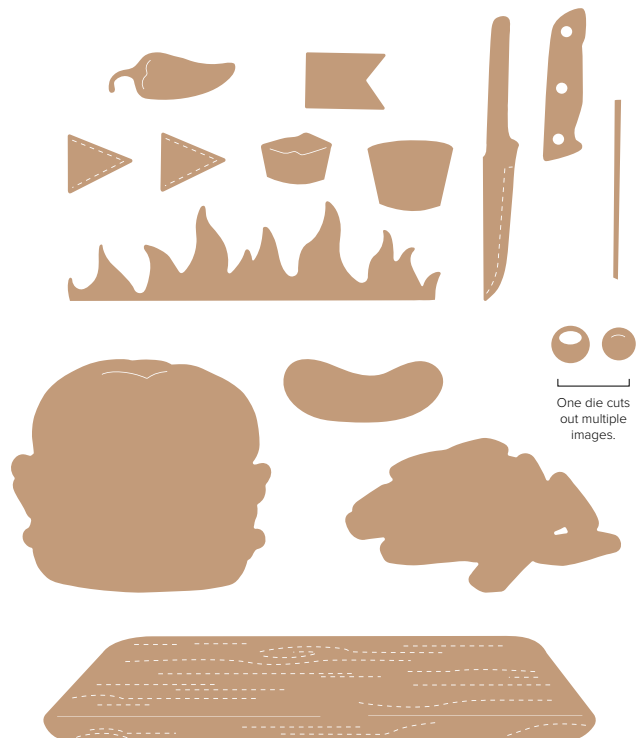

10%
BUNDLED SAVINGS

bistro burger bundle

163650 | \$71.00 \$63.75 • Stamp Set + Dies

BISTRO BURGER STAMP SET • 163648 | \$32.00
7 cling stamps.

BISTRO BURGER DIES • 163649 | \$39.00
15 dies. Largest die: 4-7/8" x 1" (12.4 x 2.5 cm).