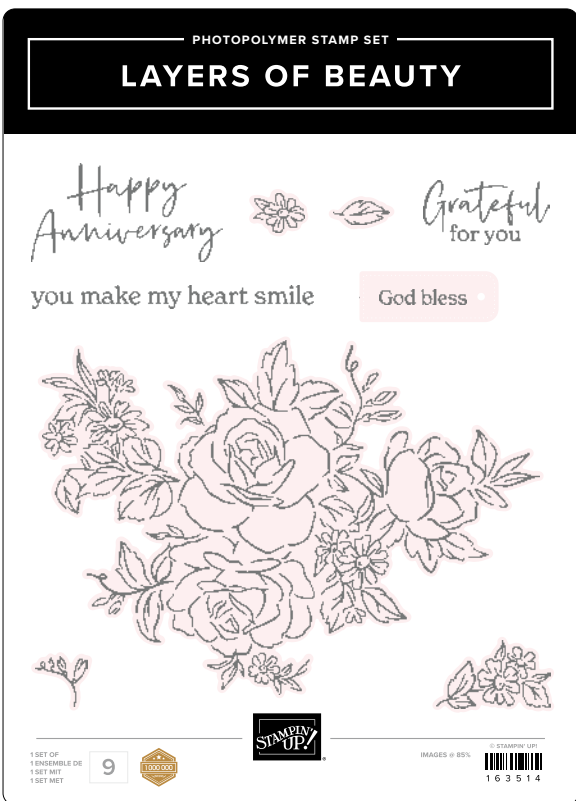

LAYERS OF BEAUTY STAMP SET • 163514 | $28.00
9 photopolymer stamps.
Inspired by Million Sales Achiever Shelly Godby.