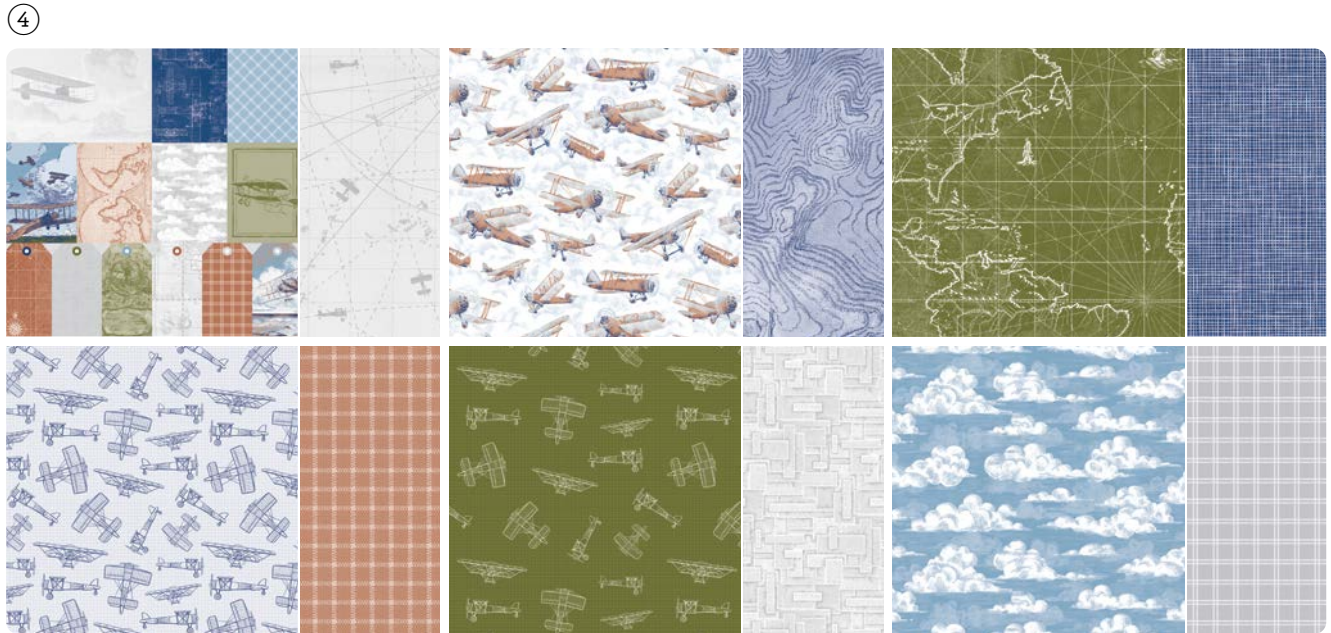

COPPER CLAY

MOSSY MEADOW

BOHO BLUE

NIGHT OF NAVY

SMOKY SLATE

take to the sky

SUITE COLLECTION • 163832 | \$101.50 • **EN** **FR**

10% **BUNDLED SAVINGS** 1-2. **ADVENTUROUS SKY BUNDLE** • 163447 | ~~\$81.00~~ \$72.75 • Stamp Set + Dies • **EN** **FR**