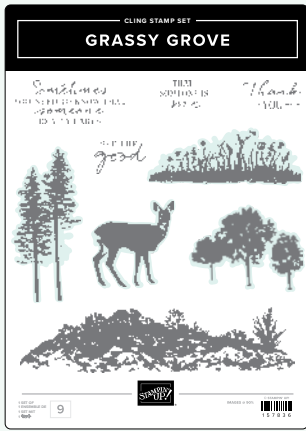

GRASSY GROVE STAMP SET • 157836 | $33.00 • **BN** **PR**
GROVE DIES • 157844 | $54.00