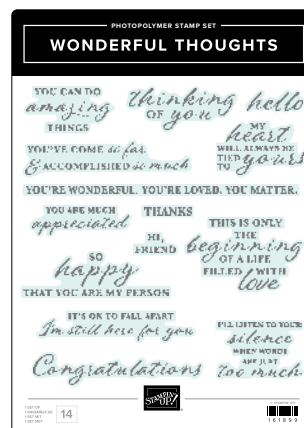

WONDERFUL THOUGHTS STAMP SET • 161899 | $34.00 • **BN** **PR**
WONDERFUL THOUGHTS DIES • 161491 | $47.00 • **BN** **PR**