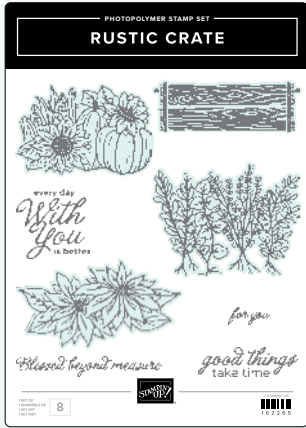

RUSTIC CRATE STAMP SET • 162265 | $28.00
RUSTIC CRATE DIES • 162267 | $47.00