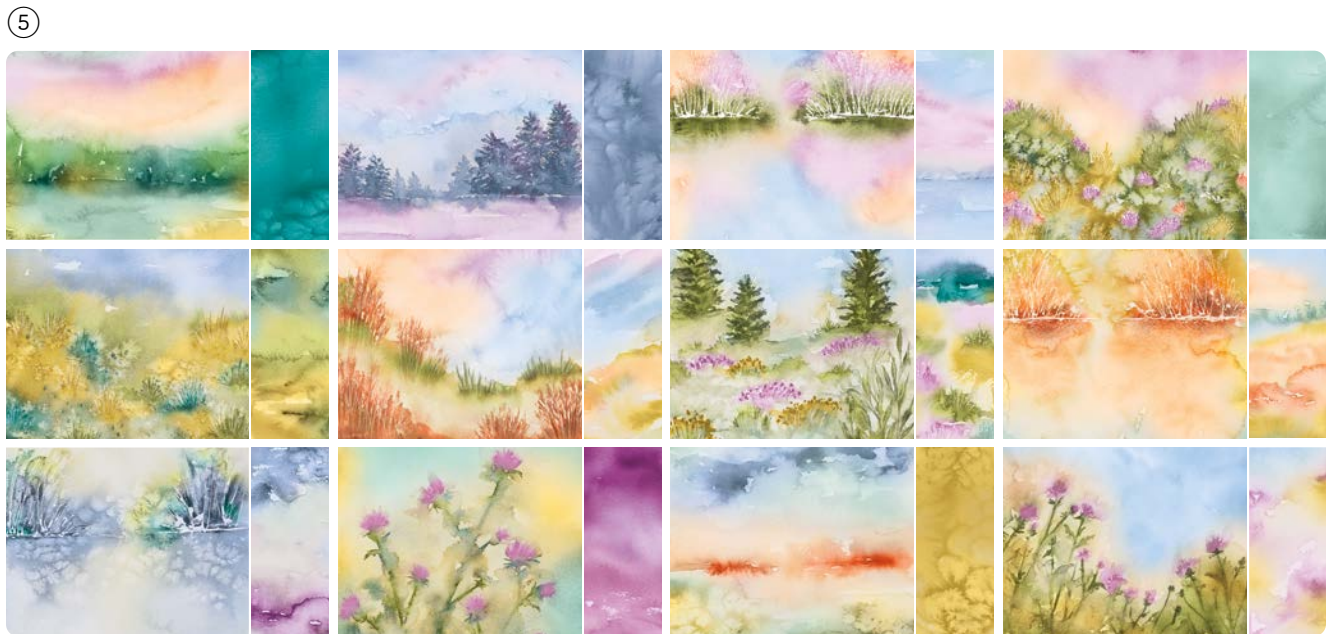

CAJUN CRAZE

CALYPSO CORAL

WILD WHEAT

MOSSY MEADOW

PRETTY PEACOCK

FRESH FREESIA

thoughtful journey

SUITE COLLECTION • 163320 | \$118.75 • **EN** **FR**