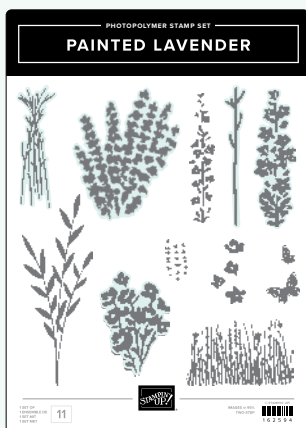

PAINTED LAVENDER STAMP SET • 162594 | $28.00
PAINTED LAVENDER DIES • 162596 | $44.00