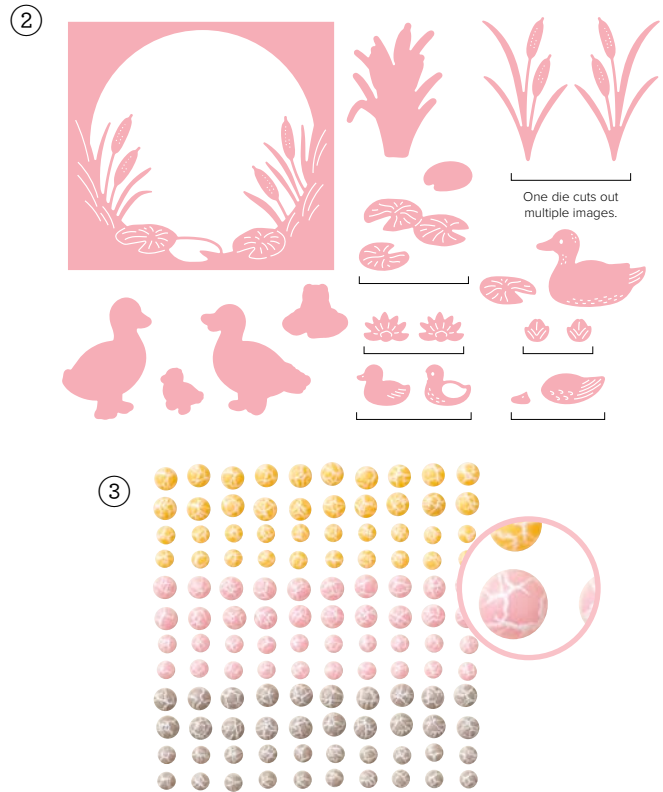

PRETTY IN PINK

PEACH PIE

BALMY BLUE

PRETTY PEACOCK

GRANNY APPLE GREEN

GRAY GRANITE

Lily pond lane

SUITE COLLECTION • 163354 | \$92.75 • **EN** **FR**

10% BUNDLED SAVINGS 1-2. **CHARMING DUCK POND BUNDLE** • 163350 | ~~\$72.00~~ \$64.75 • Stamp Set + Dies • **EN** **FR**
3. ADHESIVE-BACKED DAPPLED DOTS • 163353 | \$11.00 • 120 pieces. **4. LILY POND LANE 6" X 6" (15.2 X 15.2 CM)**
DESIGNER SERIES PAPER • 163342 | \$17.00 • 48 sheets.