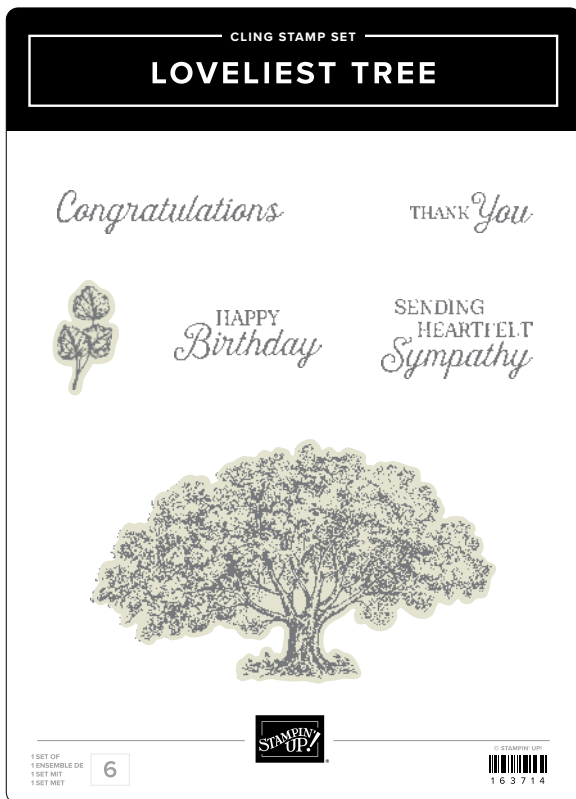

LOVELIEST TREE STAMP SET • 163714 | $28.00
6 cling stamps.