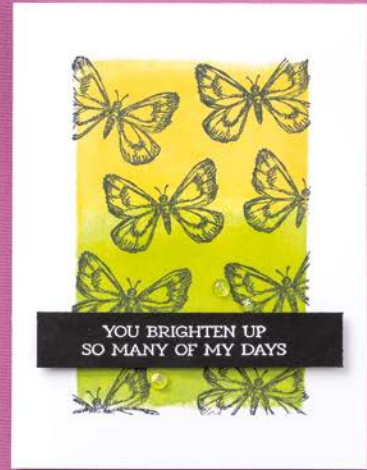

Lovely Layers

Use Blending Brushes to brush ink over masks in sequential order.

ENDURING BEAUTY
DECORATIVE MASKS • 162673 | $17.00
5 masks.

BLENDING BRUSHES • 153611 | $21.00
3 brushes.

SKETCHED
BUTTERFLIES
STAMP SET
163490 | $36.00

Masks are numbered and include notched guides for easy alignment.

Make a Scene

Masking paper can help you build a realistic scene. Simply stamp your image on masking paper, fussy cut, then place over the image you want to keep clean before stamping again.

STAMPIN' UP! MASKING PAPER • 155480 | $9.75
12 sheets.

Tape a Shape

Cut a shape, such as this cloud, from Masking Paper and apply to cardstock, then use a Blending Brush to paint the sky blue.

SMALL BLENDING BRUSHES • 160518 | $20.00
3 brushes.