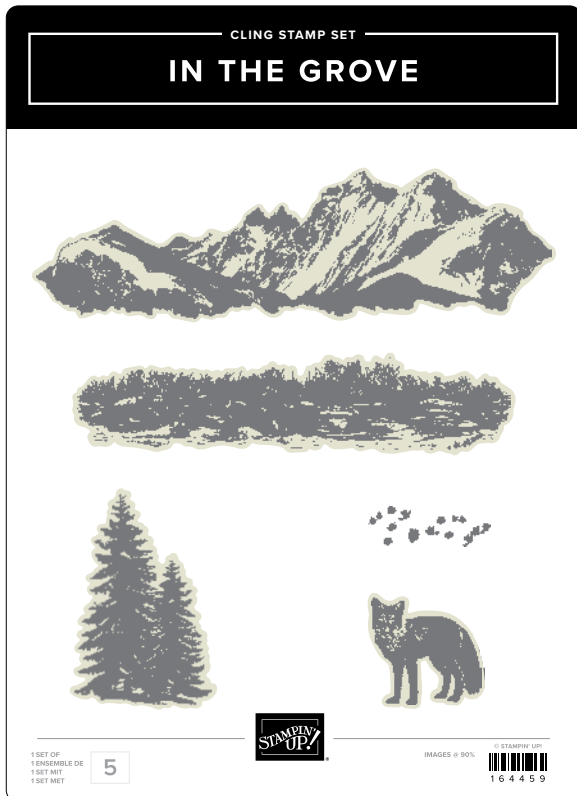

IN THE GROVE STAMP SET • 164459 | $30.00
5 cling stamps.