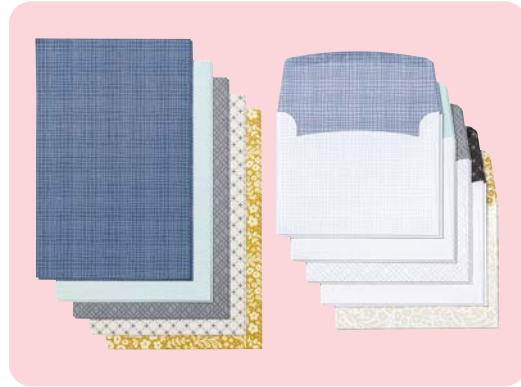

start with cards & envelopes

5 card bases and 5 envelopes.
Folded card size: 4-1/4" x 5-1/2" (10.8 x 14 cm).

SUNNY SPRINGS CARDS & ENVELOPES
163754 | \$11.00

CALMING CREEK CARDS & ENVELOPES
163753 | \$11.00