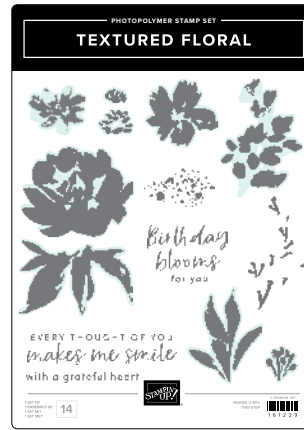

TEXTURED FLORAL STAMP SET • 161229 | $33.00
TEXTURED FLORAL DIES • 161231 | $47.00