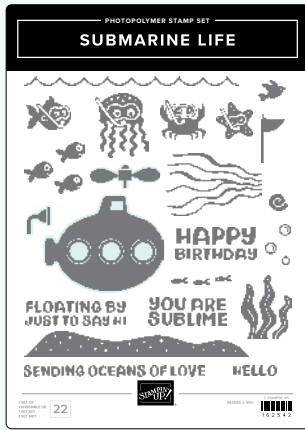

SUBMARINE LIFE STAMP SET • 162542 | $33.00
SUBMARINE LIFE BUILDER PUNCH • 162534 | $33.00