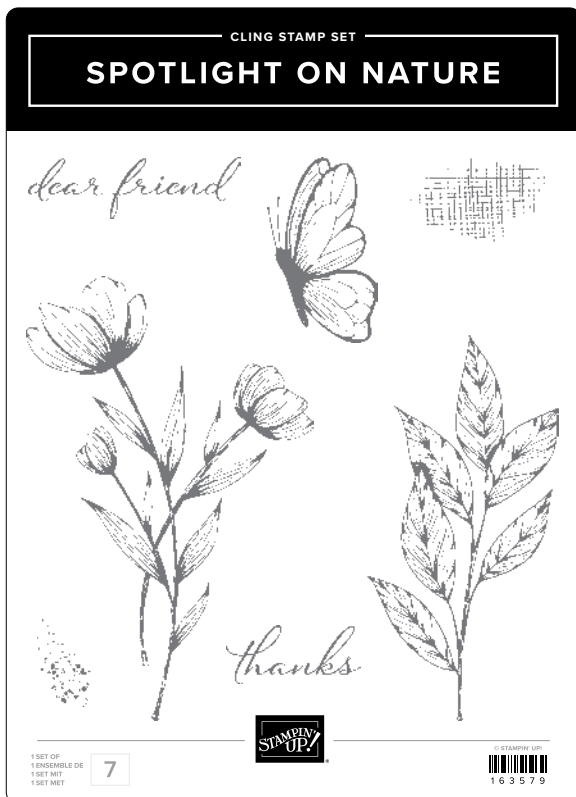

SKETCHED BUTTERFLIES DIES • 163491 | \$40.00
8 dies. Largest die: 3-1/4" x 2-1/4" (8.3 x 5.7 cm).

10%
BUNDLED SAVINGS

spotlight on nature bundle

163581 | \$80.00 \$72.00 • Stamp Set + Dies

BUNDLES

SPOTLIGHT ON NATURE STAMP SET • 163579 | \$32.00
7 cling stamps.